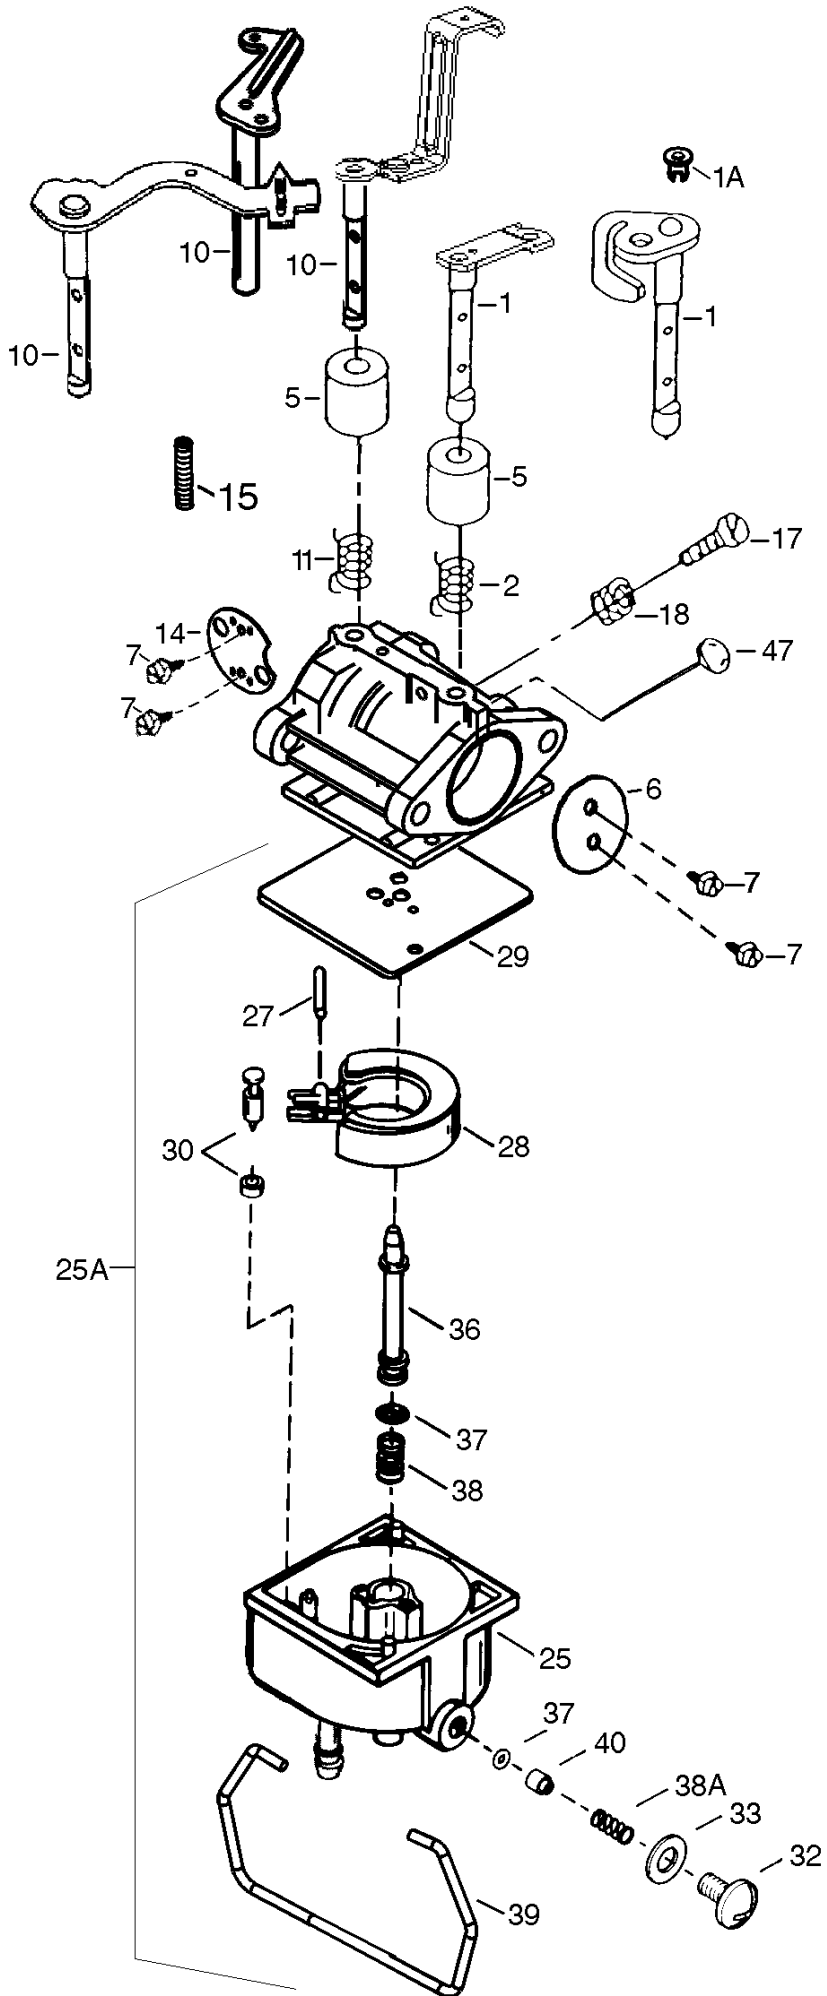

12.12.2005 14:55.329
ES12-1-36795 Illustration

RE	ITEM #	DESCRIPTION	Q	REMARK
0	36795	Electric Starter (12 Volt)	1	
1	33841	Dust Cover	1	
2	33842	Retainer Ring	1	
3	33843	Spring Retainer	1	
4	33854	Anti-drift Spring	1	
5A	36853	Gear & Nut (Incl. 2)	1	
8	36854	Drive End Cap Assembly	1	
9	36855	Armature	1	
14	35897	Thrust Washer	1	
15	36856	Case Bolt	2	
16	36959	End Cap & Brush Card Ass'y	1	(Incl.14,17 & 18)
17	650168	Washer	1	
18	650864	Nut	2	

12.12.2005 14:55.329
TEC-640330 Illustration

REF	ITEM #	DESCRIPTION	Q	REMARK
0	640330	Carburetor	1	(Incl. 184 of Engine Parts Lis
1	640035	Throttle Shaft & Lever Assembl	1	
1A	36288	Throttle Link Bushing	1	
2	640036	Throttle Return Spring	1	
5	640037	Dust Seal	2	
6	640332	Throttle Shutter	1	
7	650506	Throttle Shutter Screws	2	
10	640044	Choke Shaft & Lever Assembly	1	
11	632785	Choke Return Spring	1	
14	640913	Choke Shutter	1	
17	651025	Throttle Crack Screw/Idle Spee	1	
18	630766	Tension Spring	1	
25	640331	Float Bowl Assembly	1	
25A	640334	Bowl Kit	1	
27	632544	Float Shaft	1	
28	632543	Float	1	
29	640047	Float Bowl to Body Gasket	1	
30	632709	Inlet Needle & Seat	1	
32	640041	Bowl Drain Screw	1	
33	27110A	Bowl Drain Washer	1	
36	640067	Main Nozzle Tube	1	
37	632547	O-Ring	2	
38	632545	Spring, Main Nozzle Tube	1	
38A	36918	Spring	1	
39	640218A	Float Bowl Retainer	1	
40	632788	Main Fuel Jet	1	
47	630748	Welch Plug, Idle Mixing Well	1	