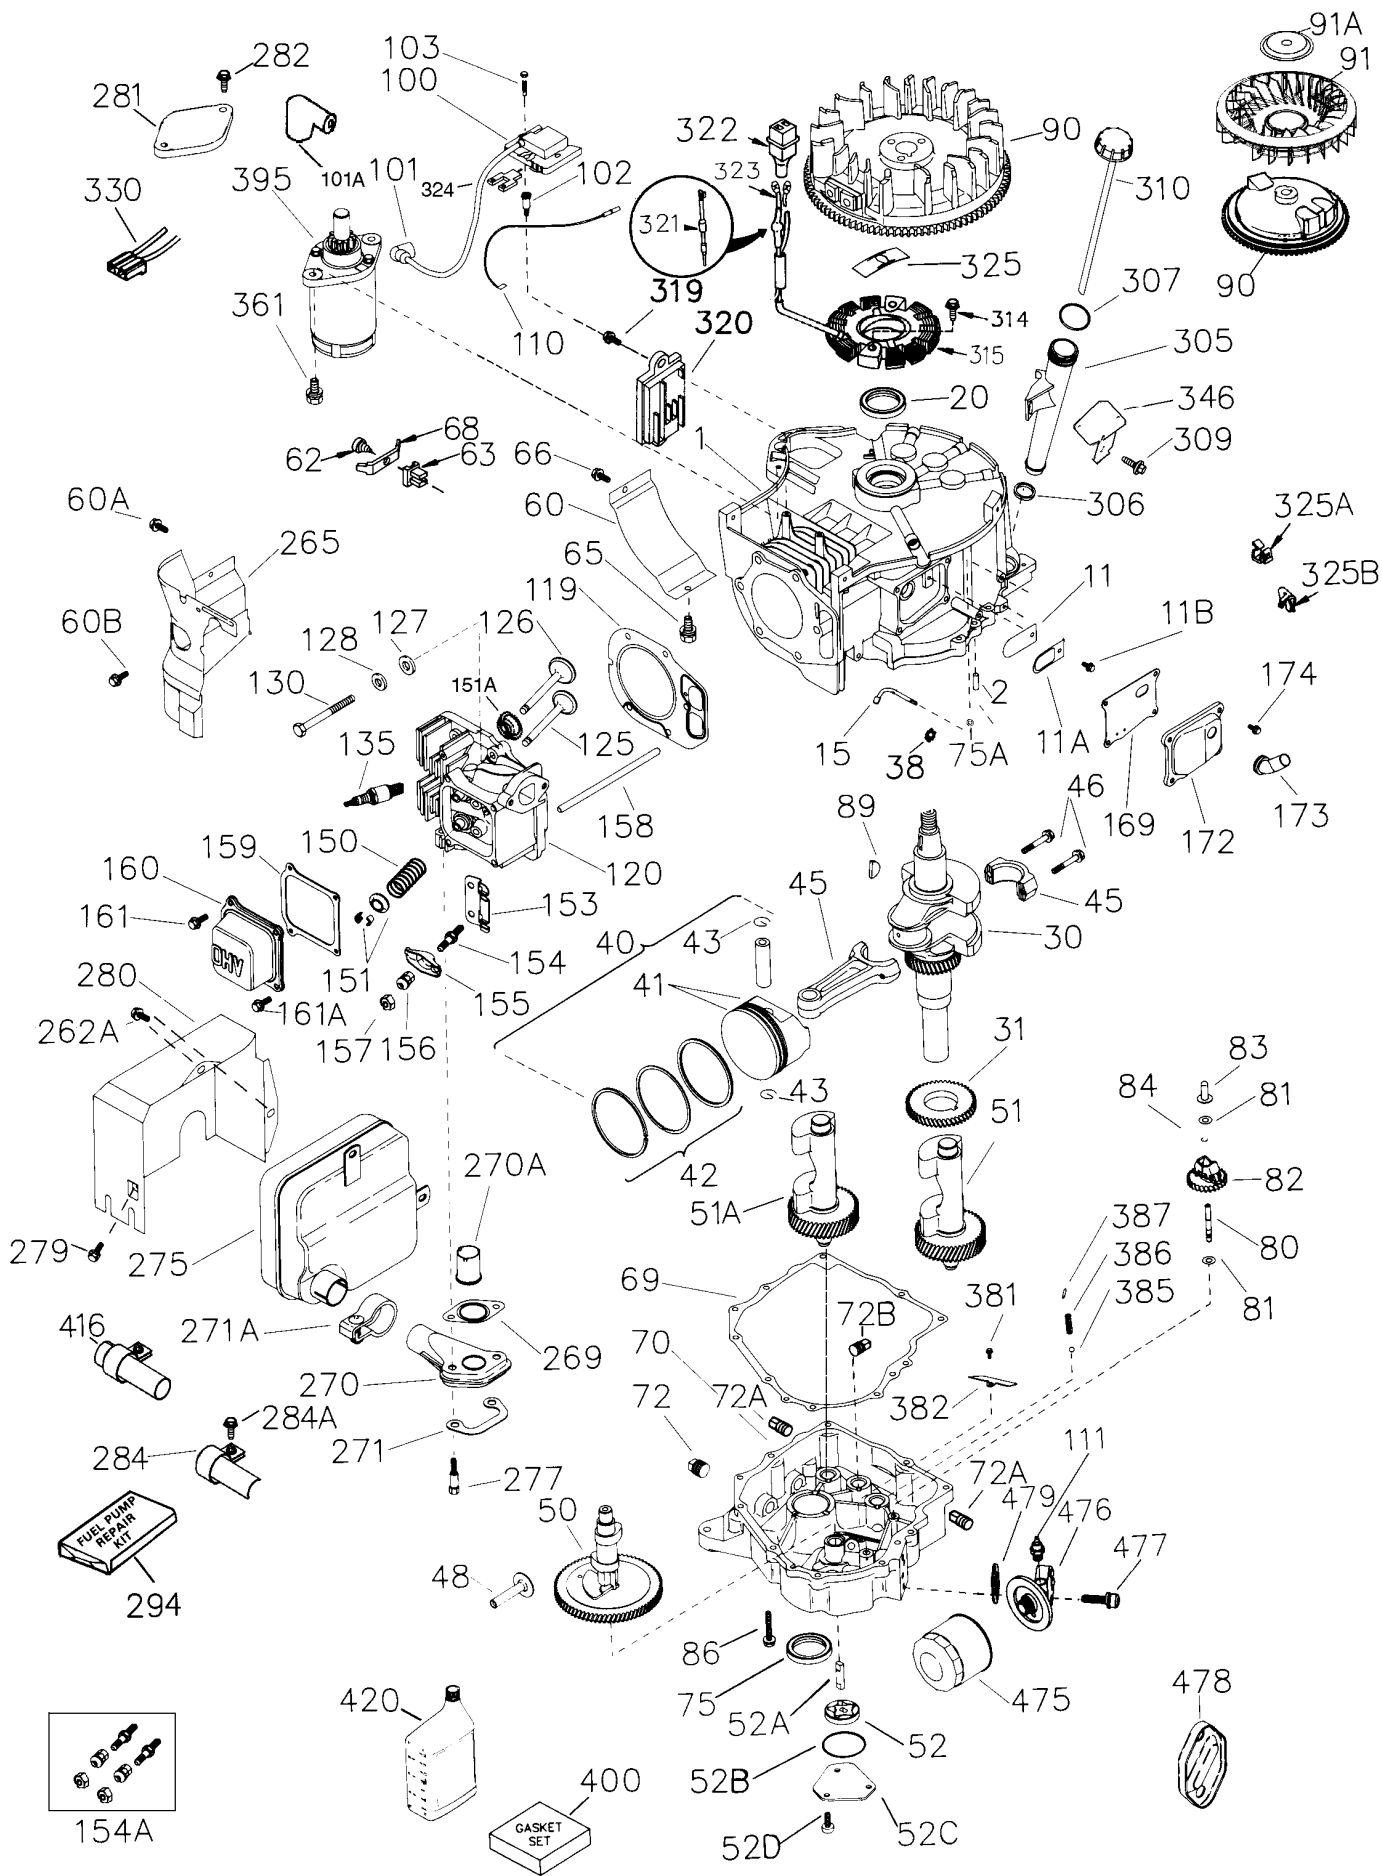

12.12.2005 14:55.329
TEC-640330 Illustration

REF	ITEM #	DESCRIPTION	Q	REMARK
0	640330	Carburetor	1	(Incl. 184 of Engine Parts Lis
1	640035	Throttle Shaft & Lever Assembl	1	
1A	36288	Throttle Link Bushing	1	
2	640036	Throttle Return Spring	1	
5	640037	Dust Seal	2	
6	640332	Throttle Shutter	1	
7	650506	Throttle Shutter Screws	2	
10	640044	Choke Shaft & Lever Assembly	1	
11	632785	Choke Return Spring	1	
14	640913	Choke Shutter	1	
17	651025	Throttle Crack Screw/Idle Spee	1	
18	630766	Tension Spring	1	
25	640331	Float Bowl Assembly	1	
25A	640334	Bowl Kit	1	
27	632544	Float Shaft	1	
28	632543	Float	1	
29	640047	Float Bowl to Body Gasket	1	
30	632709	Inlet Needle & Seat	1	
32	640041	Bowl Drain Screw	1	
33	27110A	Bowl Drain Washer	1	
36	640067	Main Nozzle Tube	1	
37	632547	O-Ring	2	
38	632545	Spring, Main Nozzle Tube	1	
38A	36918	Spring	1	
39	640218A	Float Bowl Retainer	1	
40	632788	Main Fuel Jet	1	
47	630748	Welch Plug, Idle Mixing Well	1	