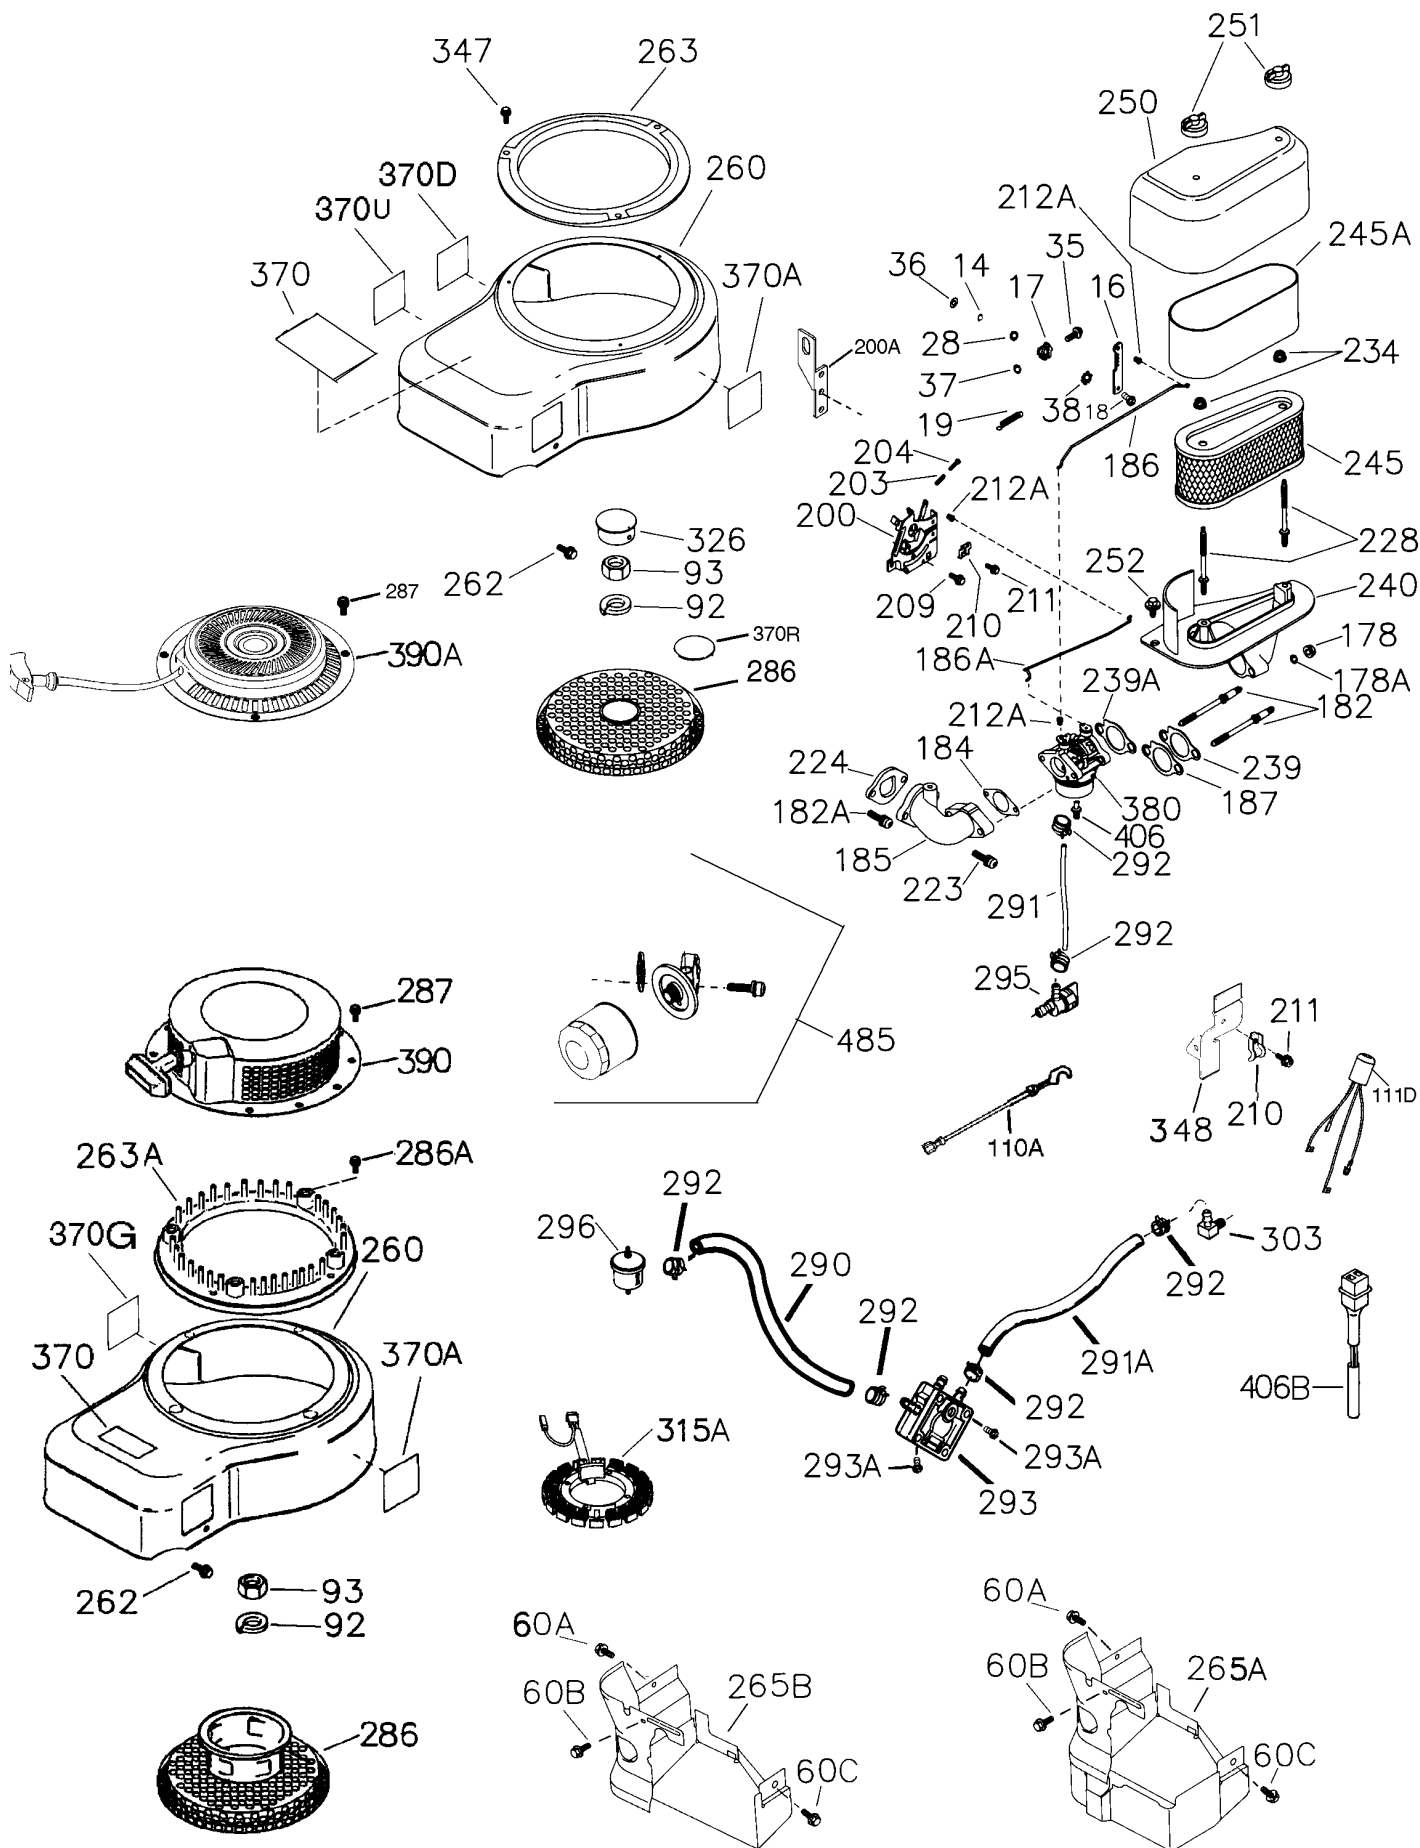

12.12.2005 14:55.329

Illustration #2

REF	ITEM #	DESCRIPTION	Q	REMARK
14	651052	Washer	2	
16	37758	Governor Lever	1	
17	29916	Governor Lever Clamp	1	
18	651028	Screw, T-15, 8-32 x 7/16"	1	
19	37766	Extension Spring	1	
28	30322	Lock Nut, 8-32	1	
35	29826	Screw, 10-32 x 3/4"	1	
36	29918	Lock Washer	1	
37	29216	Lock Nut, 10-32	1	
38	37109	Retaining Ring	1	
50A	730656	Camshaft Repair Kit		
60A	650273	Screw, 5-16/18 x 17/32"	1	
60B	650867	Screw, 10-24 x 1/2"	1	
60C	650737	Screw, 1/4-20 x 1/2"	1	
92	651082	Belleville Washer	1	
93	650594	Flywheel Nut	1	
110A	37494	Ground Wire	1	
111D	611262	Time Delay Switch	1	
157A	650586	Jam Nut 5/16-24	2	
178	650928	Wing Nut, 1/4-20	2	
182	650925A	Carburetor Mounting Stud	2	
184	36352	* Carburetor To Intake Pipe Ga	1	
185	37767	Intake Pipe	1	
186	36354	Governor Link	1	
186A	36353	Choke Link	1	
200	36360	Control Bracket	1	(Incl. 203,204 & 212A)
203	36482	Compression Spring	1	
204	651019	Screw, T-10, 6-32 x 41/64"	1	
209	650902	Screw, 10-32 x 7/16"	2	
210	27793	Conduit Clip	1	
211	28942	Screw, 10-32 x 3/8"	1	
212A	36288	Bushing	3	
223	650975	Screw, T-30, 5/16-18 x 1-9/32"	2	
224	36490	* Intake Pipe Gasket	1	
228	650977	Air Cleaner Stud	2	
234	650825	Nut & Lock Washer, 1/4-20	2	
239	36358	* Air Cleaner Gasket	1	
240	36355	Air Cleaner Body (Incl. 228 &	1	
245	36356	Air Cleaner Filter (Incl. 229)	1	
245A	36357	Air Cleaner Filter	1	
250	36359	Air Cleaner Cover	1	
251	650886	Wing Nut, 1/4-20	2	
252	650976	Screw, 1/4-20 x 19/32"	1	
260	36347	Blower Housing	1	
262	650737	Screw, 1/4-20 x 1/2"	3	
263	36367	Trim Ring (Black)	1	
286	36343	Cup & Screen	1	
290	30705	Fuel Line	1	
291	29774	Fuel Line	1	
291A	29774	Fuel Line	1	
292	26460	Fuel Line Clamp	6	
292B	36946	Fuel Line Clamp	1	
293	35787	Pulse Pump (Incl. 294)	1	
293A	650931	Screw, 8-32 x 1-1/2"	2	
296	37768	Fuel Filter (Incl. 292)	1	
303	32958	Fuel Fitting	1	
347	650949	Screw, 10-24 x 9/16"	3	
370G	35274	Oil Instruction Decal	1	
370H	34150	Choke Decal	1	
380	640330	Carburetor (Incl. 184 & 212A)	1